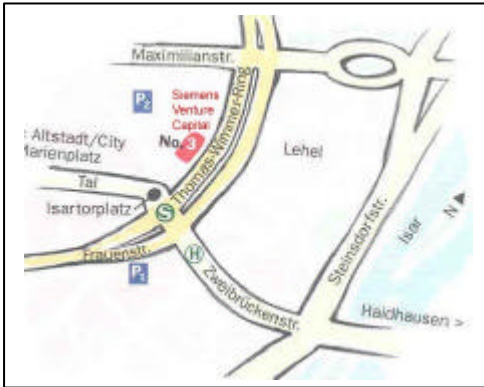

How to get to Siemens Venture Capital in Munich Thomas-Wimmer-Ring 3, Tel: +49 89 636-33585

Directions BY CAR:

A. From Munich International Airport / Nürnberg:

Distance

- 1) highway **A9** direction Munich
- 2) cross intersection **Munich-North**
-> stay on highway A9 (direction Munich / Stuttgart)
- 3) at the end of highway A9 **Munich-Schwabing**
-> turn to the right -> **Mittlerer Ring / Schenkendorfstraße**
-> stay on **Schenkendorfstraße / Isarring** (3 km)
- 4) -> turn to the right into **Ifflandstraße** (850 m)
- 5) -> bare-left into **Widenmayerstraße** (1,7 km)
- 6) -> turn right into **Maximilianstraße** (340 m)
- 7) -> turn left into **Thomas-Wimmer-Ring**

B. From Stuttgart:

- 1) highway **A8** direction Munich
- 2) -> intersection **Munich-Eschenried**
-> bare-right onto **A99**
direction Messe / Icm / München-Ost / Salzburg(A8) (7,3 km)
- 3) -> intersection **Ludwigsfeld**
-> turn right on to **B304** (2,6 km)
- 4) -> turn right into **Dachauer Straße** (7 km)
- 5) -> turn left into **Gabelsberger Straße -> Oskar-v.-Miller-Ring**
- 6) -> turn right in to **F.-J.-Strauss-Ring -> Karl-Scharnagl-Ring**
-> **Thomas-Wimmer-Ring**

D. From Salzburg:

- 1) highway **A8** direction Munich
- 2) -> end of highway -> **Munich-Ramersdorf**
-> turn left into **Rosenheimer Straße**
-> **Zweibrückenstraße -> Isartorplatz** (3,1 km)
- 3) -> turn right into **Thomas-Wimmer-Ring**

Directions BY SUBWAY:

From Munich International Airport:

- 1) Take the **S8** and get off at subway stop **Isartor**
- 2) Take the subway exit **Thomas-Wimmer-Ring** (right hand)
- 3) We are situated in the building next to the bank building **Kreissparkasse**